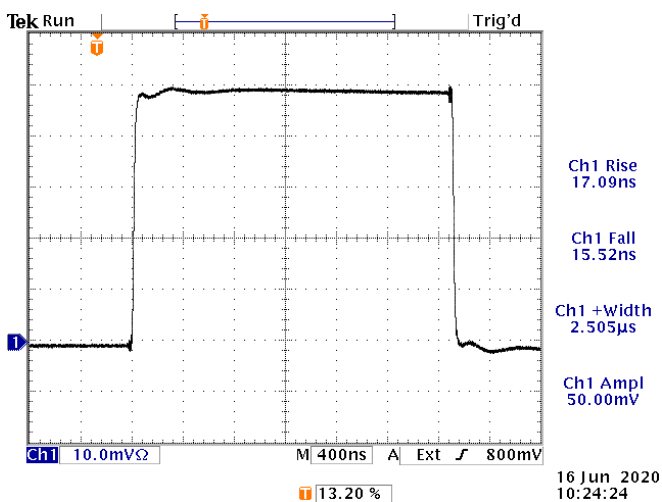

PERFORMANCE CHECKSHEET

Model: AVX-TEK2-SB1  
Type: Shorting Bar Accessory for AVR-3-PW-TEK2-C-P Pulsers  
S.N.: 14011  
Date: June 16, 2020

Output of a A6303 probe and AM503B amplifier, viewed with TDS3052B scope.

The A6303 probe is clamped to the AVX-TEK2-SB1 shorting bar.

The pulse is generated by a AVR-3-PW-TEK2-C-P pulser.

References levels: 20%, 80%.