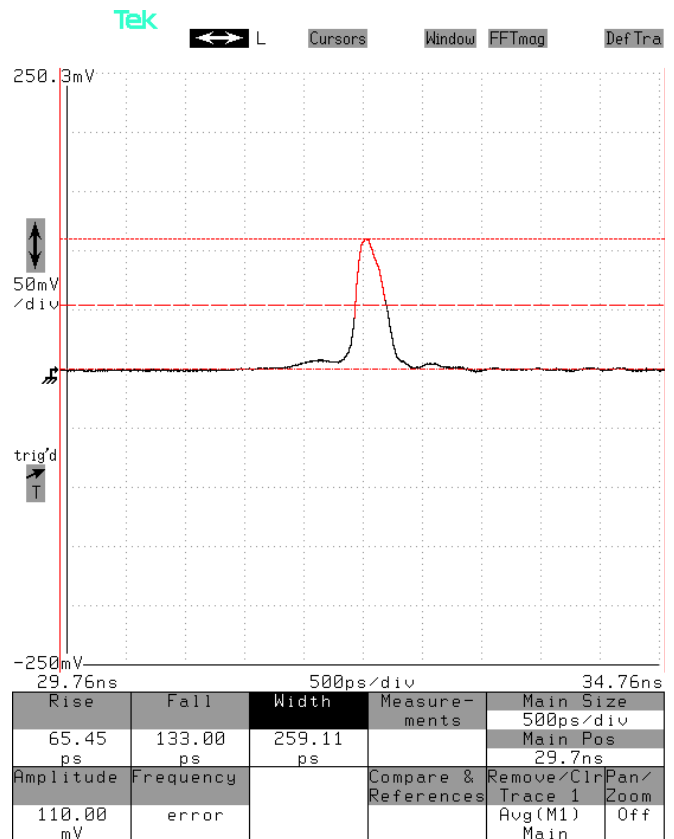

Output Amplitude: up to +10V, to 50Ω
Pulse Width (FWHM): < 130 to > 250 ps
Rise Time (20%-80%): N/A
Fall Time (80%-20%): N/A
PRF: 1 kHz - 25 MHz
Jitter, Stability: OK
Prime Power: 100-240V AC, 50-60 Hz.

Basic specifications: →

Test Waveforms

10 MHz, > +10V, < 130 ps,

10 MHz, > +10V, > 250 ps,

500 ps/div. 5 V/div (50 mV/div × 40 dB):

500 ps/div. 5 V/div (50 mV/div × 40 dB):

> 25 MHz, > +10V, < 130 ps,

5 ns/div. 5 V/div (50 mV/div × 40 dB):