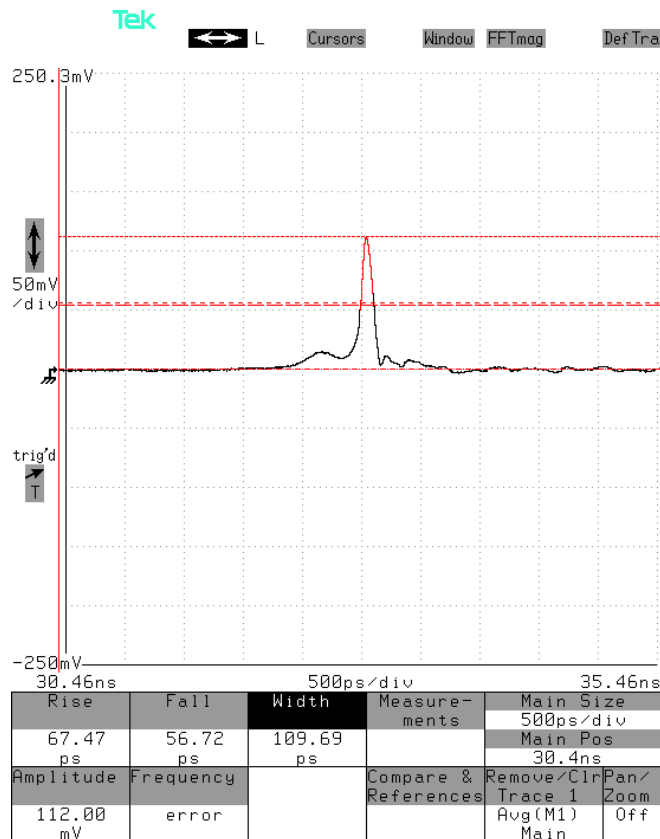

Output Amplitude: up to +10V, to 50Ω
Pulse Width (FWHM): < 130 to > 250 ps
Rise Time (20%-80%): N/A
Fall Time (80%-20%): N/A
PRF: 1 kHz - 25 MHz
Jitter, Stability: OK
Prime Power: 100-240V AC, 50-60 Hz.

Basic specifications: →

Test Waveforms

10 MHz, > +10V, < 130 ps,

10 MHz, > +10V, > 250 ps,

500 ps/div. 5 V/div (50 mV/div × 40 dB):

500 ps/div. 5 V/div (50 mV/div × 40 dB):

> 25 MHz, > +10V, < 130 ps,

5 ns/div. 5 V/div (50 mV/div × 40 dB):