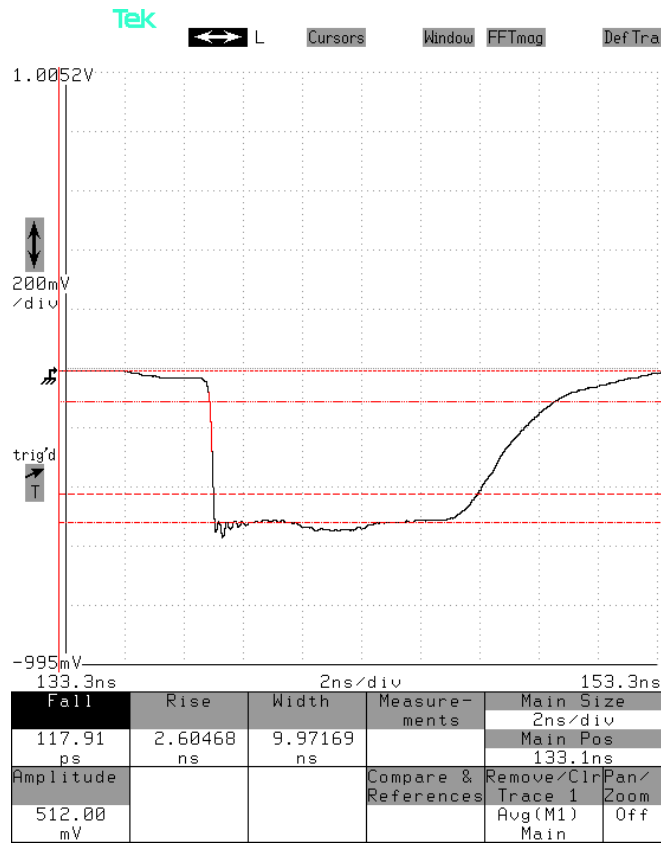

Output Amplitude: up to $\pm 50V$, to 50Ω
Pulse Width (FWHM): 2 - 100 ns
Rise Time (20%-80%): ≤ 300 ps
Fall Time (80%-20%): ≤ 3 ns
PRF: 1 Hz - 20 kHz
Jitter, Stability: OK
Prime Power: 100-240V AC, 50-60 Hz.

Basic specifications: →

Test Waveforms

10 kHz, 100 ns, +50V, leading edge,

10 kHz, 100 ns, +50V, full pulse,

1 ns/div. 20 V/div (200 mV \times 40 dB):

20 ns/div. 20 V/div (200 mV \times 40 dB):

10 kHz, 10 ns, -50V,

2 ns/div. 20 V/div (200 mV × 40 dB):

10 kHz, 5 ns, -50V,

2 ns/div. 20 V/div (200 mV × 40 dB):