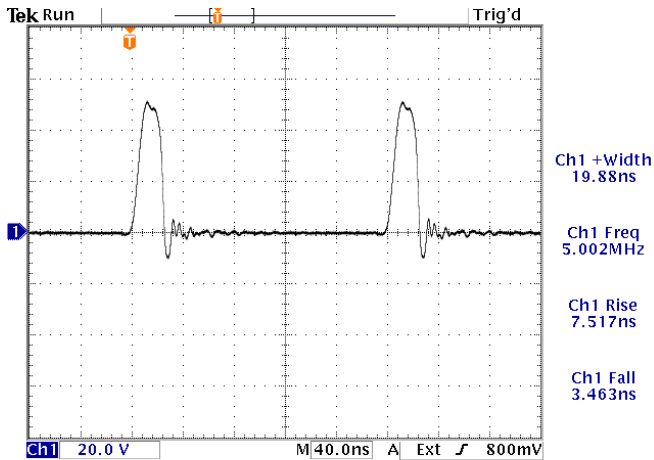

31 Jan 2023  
10:41:20

5 MHz, 20 ns, +50V, into 50 $\Omega$ .  
20V/div, 40 ns/div.

- a) Output Signal Amplitude: up to  $\pm 50V$
- b) Pulse Width (FWHM): 20 ns - 10 ms, 25% maximum duty cycle
- c) Rise Time (20%-80%): < 10 ns
- d) Fall Time (80%-20%): < 10 ns
- e) PRF: 10 Hz - 10 MHz
- f) Jitter, Stability: OK
- g) Prime Power: 100-240V AC, 50-60 Hz.

31 Jan 2023  
10:42:29

100 kHz, 500 ns, -50V, into 50 $\Omega$ .  
20V/div, 100 ns/div.

31 Jan 2023  
10:43:46

10 Hz, 10 ms, +50V, into 50 $\Omega$ .  
20V/div, 2 ms/div.

Reference levels: 20%, 80%.