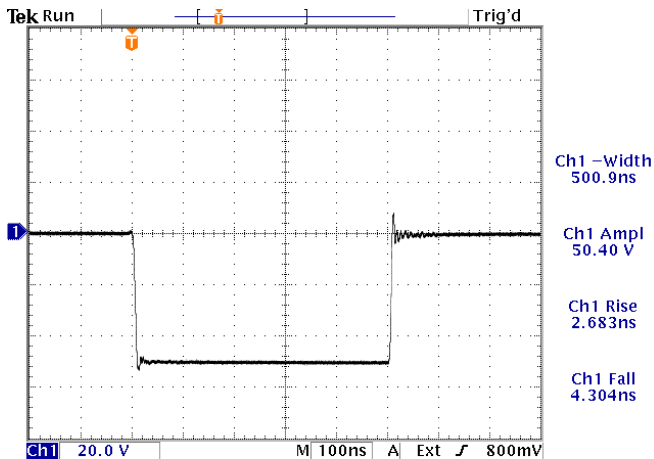

31 Jan 2023  
10:41:20

5 MHz, 20 ns, +50V, into 50 $\Omega$ .  
20V/div, 40 ns/div.

- a) Output Signal Amplitude: up to  $\pm 50V$
- b) Pulse Width (FWHM): 20 ns - 10 ms, 25% maximum duty cycle
- c) Rise Time (20%-80%): < 10 ns
- d) Fall Time (80%-20%): < 10 ns
- e) PRF: 10 Hz - 10 MHz
- f) Jitter, Stability: OK
- g) Prime Power: 100-240V AC, 50-60 Hz.

31 Jan 2023  
10:42:29

100 kHz, 500 ns, -50V, into 50 $\Omega$ .  
20V/div, 100 ns/div.

31 Jan 2023  
10:43:46

10 Hz, 10 ms, +50V, into 50 $\Omega$ .  
20V/div, 2 ms/div.

Reference levels: 20%, 80%.