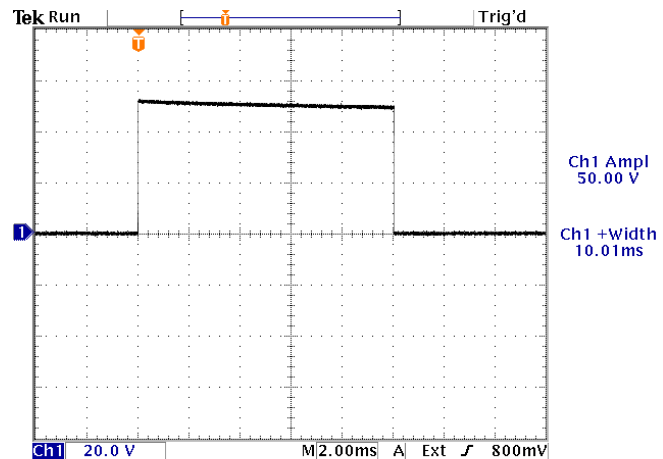

31 Jan 2023  
10:41:20

5 MHz, 20 ns, +50V, into 50 $\Omega$ .  
20V/div, 40 ns/div.

- a) Output Signal Amplitude: up to  $\pm 50V$
- b) Pulse Width (FWHM): 20 ns - 10 ms, 25% maximum duty cycle
- c) Rise Time (20%-80%): < 10 ns
- d) Fall Time (80%-20%): < 10 ns
- e) PRF: 10 Hz - 10 MHz
- f) Jitter, Stability: OK
- g) Prime Power: 100-240V AC, 50-60 Hz.

31 Jan 2023  
10:42:29

100 kHz, 500 ns, -50V, into 50 $\Omega$ .  
20V/div, 100 ns/div.

31 Jan 2023  
10:43:46

10 Hz, 10 ms, +50V, into 50 $\Omega$ .  
20V/div, 2 ms/div.

Reference levels: 20%, 80%.