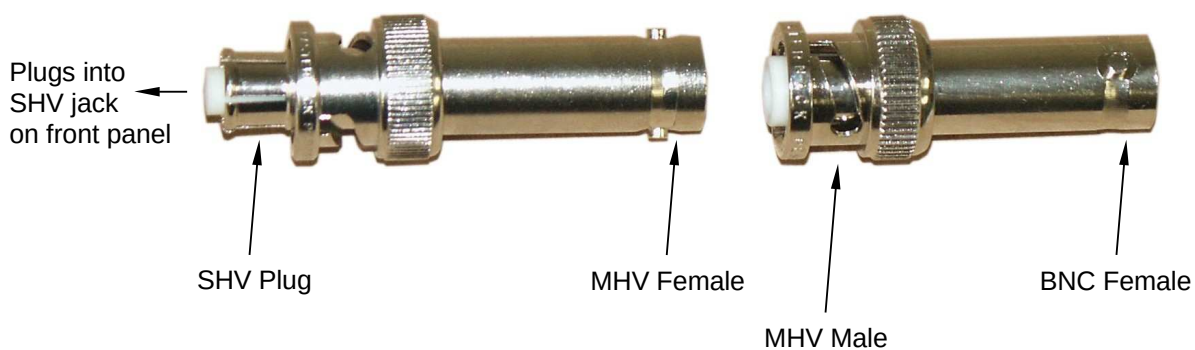

### ADPT1 INSTRUCTIONS

The ADPT1 adapter kit provides an SHV PLUG to MHV FEMALE adapter and an MHV MALE to BNC FEMALE adapter, as shown below:

The two adapters may be used together to provide an SHV-to-BNC function for the Avtech AVR-8A and AVRH families of high-voltage pulse generators.