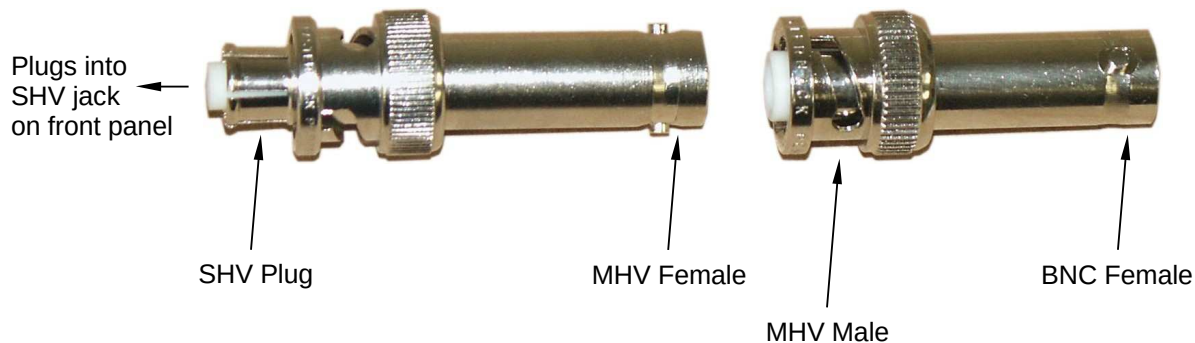

☒ BOX 5120, LCD MERIVALE
OTTAWA, ONTARIO
CANADA K2C 3H4

ADPT1 INSTRUCTIONS

The ADPT1 adapter kit provides an SHV PLUG to MHV FEMALE adapter and an MHV MALE to BNC FEMALE adapter, as shown below:

The two adapters may be used together to provide an SHV-to-BNC function for the Avtech AVR-8A and AVRH families of high-voltage pulse generators.