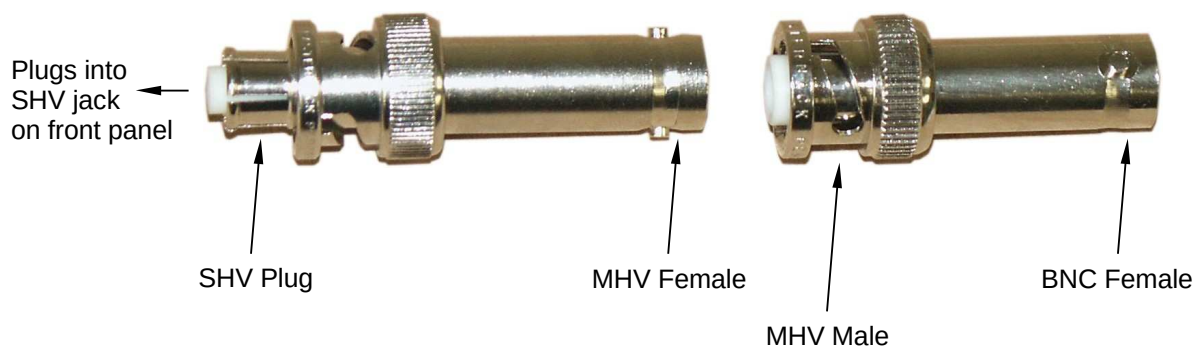

BOX 5120, LCD MERIVALE
OTTAWA, ONTARIO
CANADA K2C 3H4

ADPT1 INSTRUCTIONS

The ADPT1 adapter kit provides an SHV PLUG to MHV FEMALE adapter and an MHV MALE to BNC FEMALE adapter, as shown below:

The two adapters may be used together to provide an SHV-to-BNC function for the Avtech AVR-8A and AVRH families of high-voltage pulse generators.