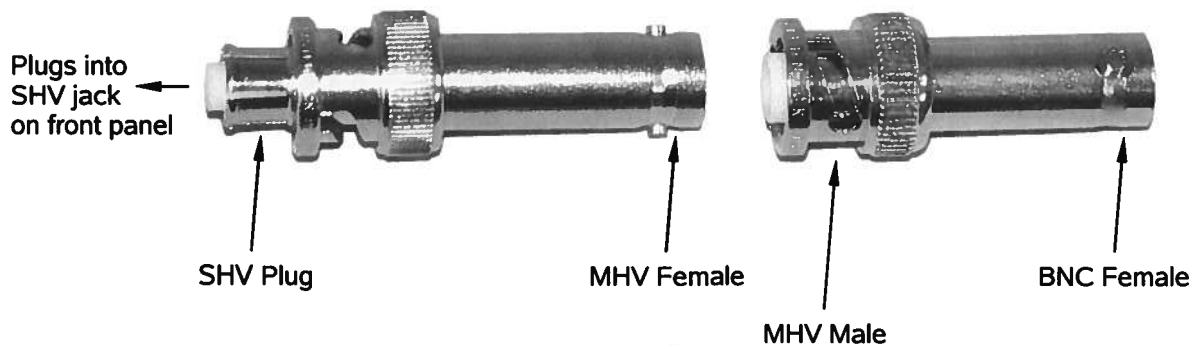

## ADPT1 INSTRUCTIONS

The ADPT1 adapter kit provides an SHV PLUG to MHV FEMALE adapter and an MHV MALE to BNC FEMALE adapter, as shown below:

The two adapters may be used together to provide an SHV-to-BNC function for the Avtech AVR-8A and AVRH families of high-voltage pulse generators.

### ADPT1 INSTRUCTIONS

The ADPT1 adapter kit provides an SHV PLUG to MHV FEMALE adapter and an MHV MALE to BNC FEMALE adapter, as shown below:

The two adapters may be used together to provide an SHV-to-BNC function for the Avtech AVR-8A and AVRH families of high-voltage pulse generators.