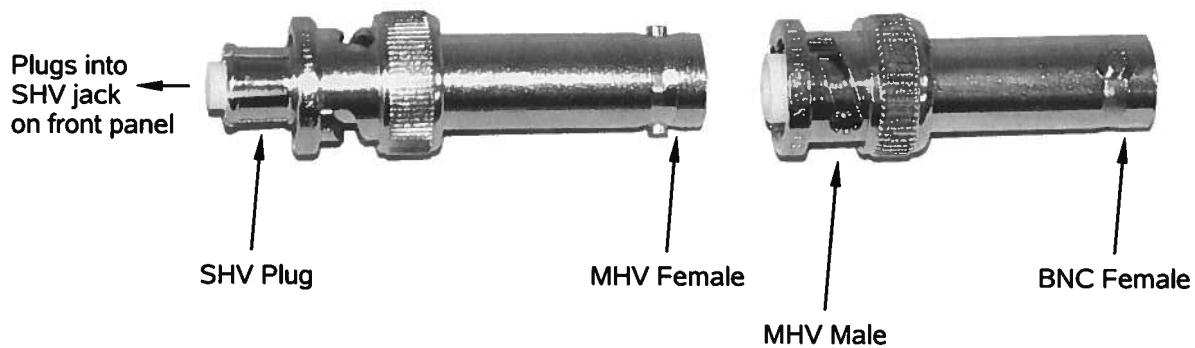

## ADPT1 INSTRUCTIONS

The ADPT1 adapter kit provides an SHV PLUG to MHV FEMALE adapter and an MHV MALE to BNC FEMALE adapter, as shown below:

The two adapters may be used together to provide an SHV-to-BNC function for the Avtech AVR-8A and AVRH families of high-voltage pulse generators.

### ADPT1 INSTRUCTIONS

The ADPT1 adapter kit provides an SHV PLUG to MHV FEMALE adapter and an MHV MALE to BNC FEMALE adapter, as shown below:

The two adapters may be used together to provide an SHV-to-BNC function for the Avtech AVR-8A and AVRH families of high-voltage pulse generators.