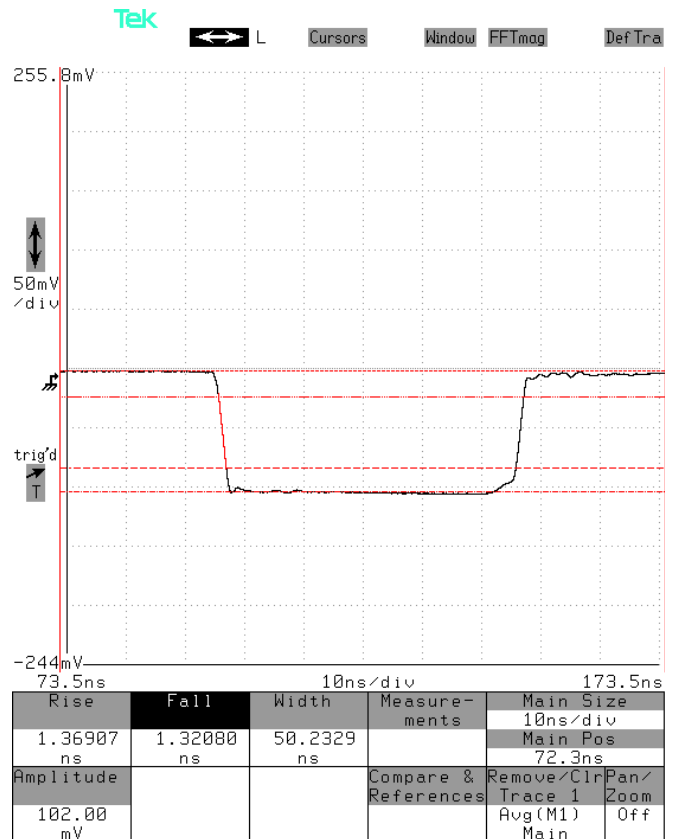

Output Amplitude: up to $\pm 100V$, to 50Ω
Pulse Width (FWHM): 5 to 100 ns
Rise Time (20%-80%): ≤ 2 ns
Fall Time (80%-20%): ≤ 3 ns
PRF: 1 Hz - 50 kHz
Jitter, Stability: OK
Prime Power: 100-240V AC, 50-60 Hz.

Basic specifications: →

Test Waveforms

50 kHz, < 5 ns, > +100V,

50 kHz, 50 ns, > -100V,

5 ns/div. 50 V/div (50 mV/div \times 60 dB):

10 ns/div. 50 V/div (50 mV/div \times 60 dB):

50 kHz, 100 ns, +100V,

20 ns/div. 50 V/div (50 mV/div × 60 dB):

50 kHz, 400 ns, -100V,

50 ns/div. 50 V/div (50 mV/div × 60 dB):