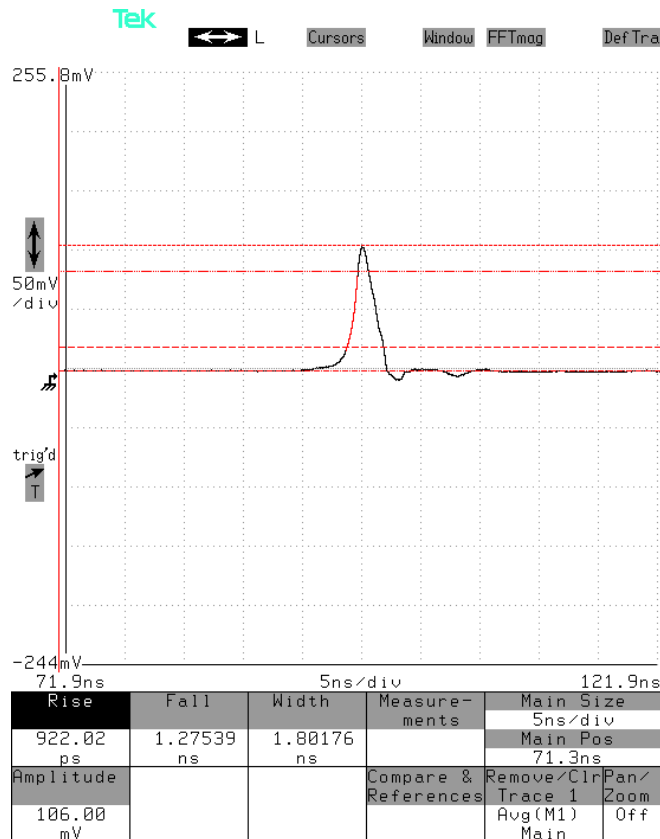

Output Amplitude: up to $\pm 100V$, to 50Ω
Pulse Width (FWHM): 5 to 100 ns
Rise Time (20%-80%): ≤ 2 ns
Fall Time (80%-20%): ≤ 3 ns
PRF: 1 Hz - 50 kHz
Jitter, Stability: OK
Prime Power: 100-240V AC, 50-60 Hz.

Basic specifications: →

Test Waveforms

50 kHz, < 5 ns, > +100V,

50 kHz, 50 ns, > -100V,

5 ns/div. 50 V/div (50 mV/div \times 60 dB):

10 ns/div. 50 V/div (50 mV/div \times 60 dB):

50 kHz, 100 ns, +100V,

20 ns/div. 50 V/div (50 mV/div × 60 dB):

50 kHz, 400 ns, -100V,

50 ns/div. 50 V/div (50 mV/div × 60 dB):