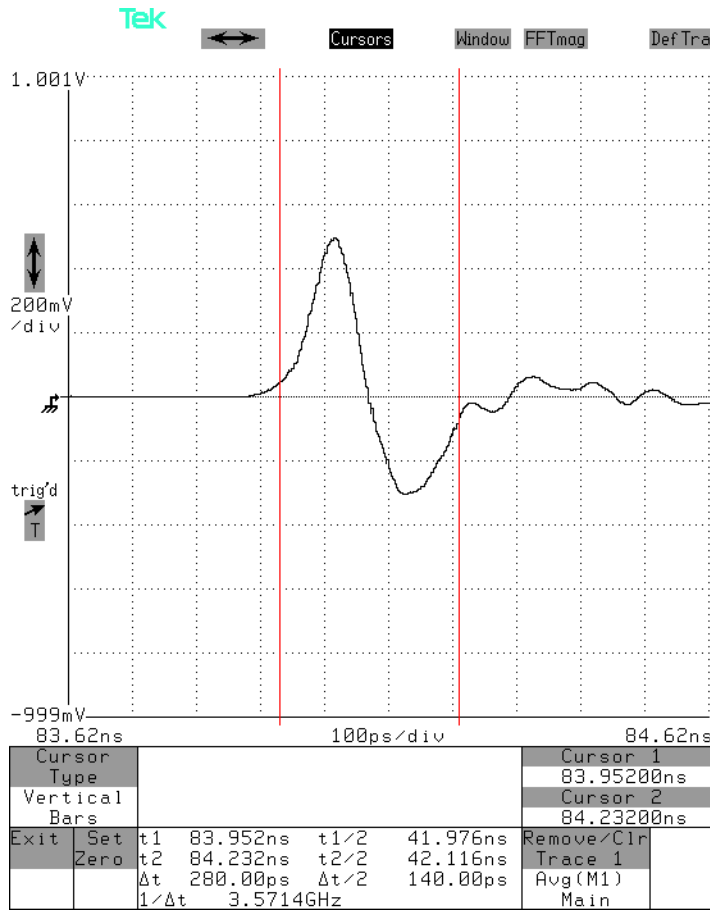

info@avtechpulse.com - http://www.avtechpulse.com/

PERFORMANCE CHECKSHEET

Model: AVE2-3500
Type: Ultra-High-Speed Monocycle Generator
S.N.: 11496
Date: June 16, 2006

- a) Output Signal Amplitude: > 4 V_{PEAK-TO-PEAK}
- b) Center Frequency: 3500 MHz
- c) PRF: 1 Hz - 1 MHz
- d) Jitter, Stability: OK
- e) Prime Power: +15V DC.

Output at 10 kHz PRF. 2 V/div (200 mV/div × 20 dB),
100 ps/div.

Measured 1/Δt = 3.57 GHz.