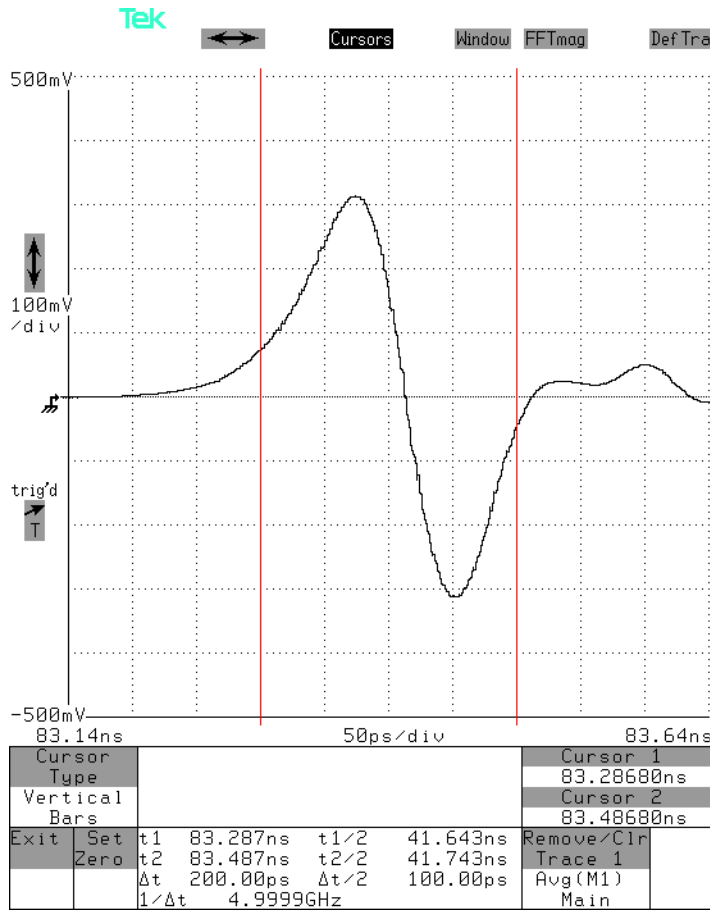

info@avtechpulse.com - http://www.avtechpulse.com/

PERFORMANCE CHECKSHEET

Model: AVE2-5000  
Type: Ultra-High-Speed Monocycle Generator  
S.N.: 11819  
Date: August 28, 2007

- a) Output Signal Amplitude: > 4 V<sub>PEAK-TO-PEAK</sub>
- b) Center Frequency: 5000 MHz
- c) PRF: 1 Hz - 1 MHz
- d) Jitter, Stability: OK
- e) Prime Power: +15V DC.

Output at 100 kHz PRF. 1 V/div (100 mV/div × 20 dB),  
50 ps/div.

Measured 1/Δt ≈ 5 GHz.