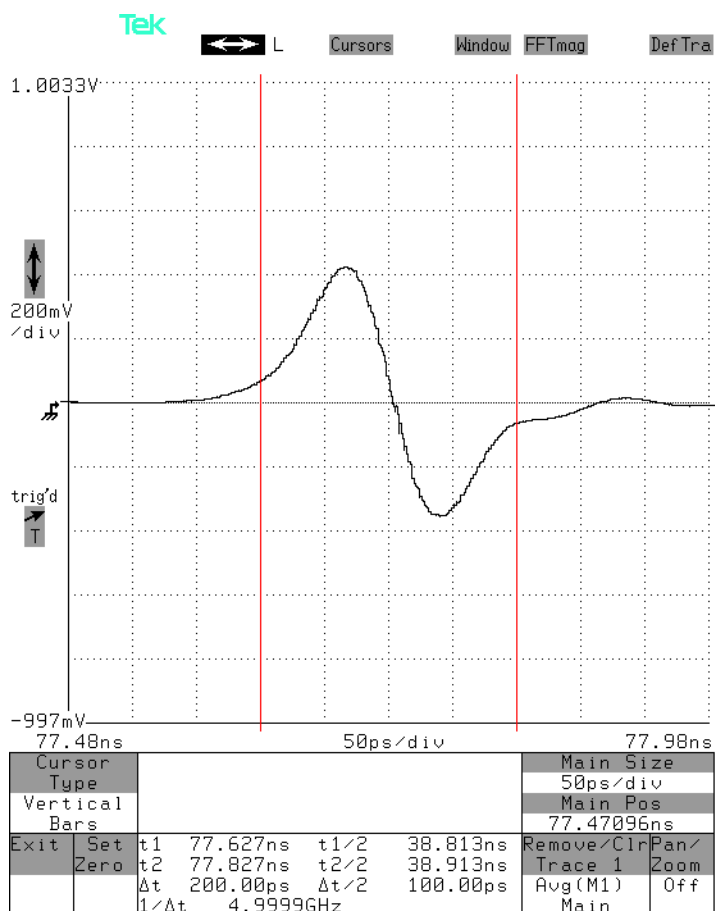

info@avtechpulse.com - http://www.avtechpulse.com/

PERFORMANCE CHECKSHEET

Model: AVE2-5000
Type: Ultra-High-Speed Monocycle Generator
S.N.: 12058
Date: September 11, 2008

- a) Output Signal Amplitude: > 4 V_{PEAK-TO-PEAK}
- b) Center Frequency: 5000 MHz
- c) PRF: 1 Hz - 1 MHz
- d) Jitter, Stability: OK
- e) Prime Power: +15V DC.

Output at 1 MHz PRF.

2 V/div (200 mV/div × 20 dB), 50 ps/div.

Measured 1/Δt ≈ 5 GHz.